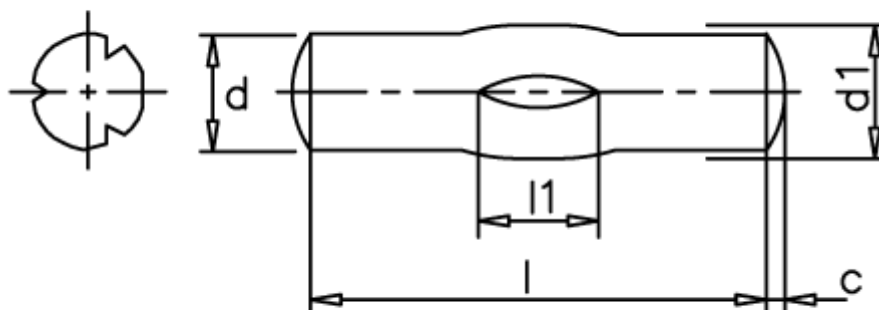

Data Sheet

Article number: 08084431

Description: KLEE Slotted pin S8 10x32
Steel

Measures

d1 = 10.0
d2 = 10.20
Length = 30-40